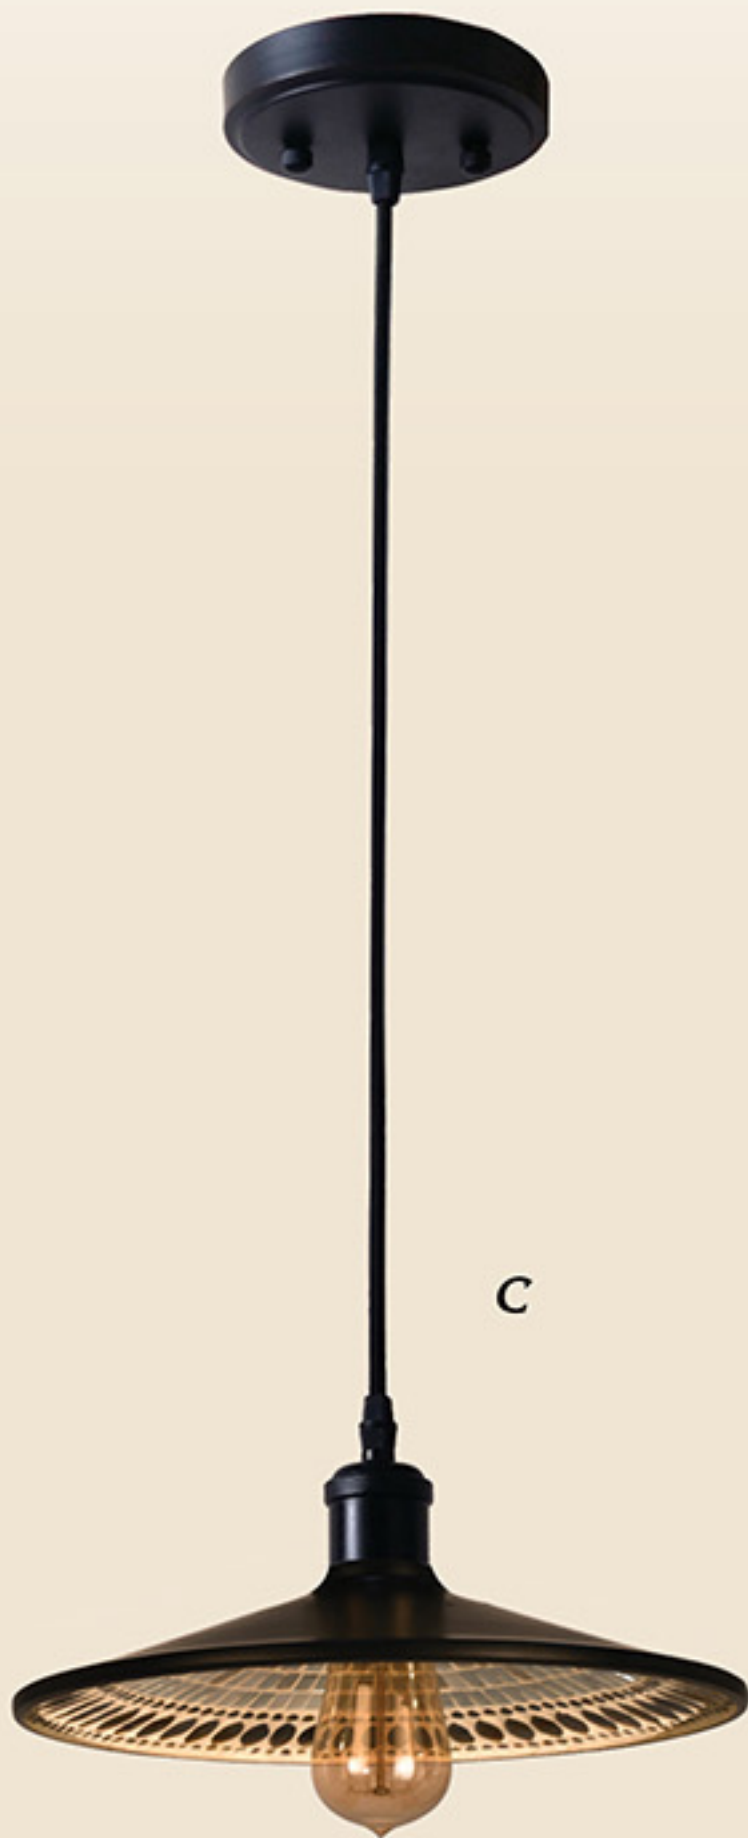

E

SPRINGDALE
LIGHTING

* LED BULBS INCLUDED