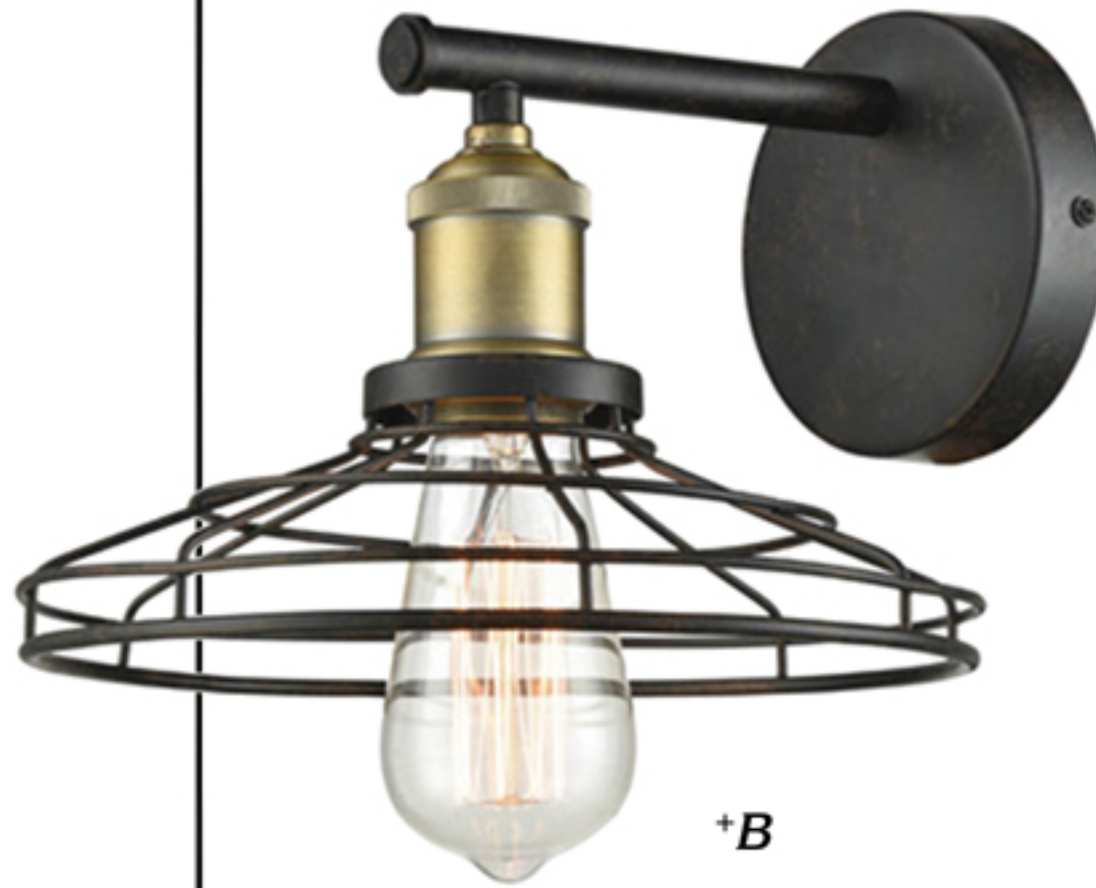

C) SPW15074LED  
6"W x 8"L x 9.5"H  
Shade 4" Diameter  
1 x 7.5W / 460 Lumen  
Metal Base  
Oil Rubbed Bronze Finish

D) SPW15122LED  
7"W x 8.5"L x 16"H  
Shade Top 6" x 5" x 7.5"  
1 x 7.5W / 460 Lumen  
Metal Base,  
Black Gold Sand Finish

LED

E) SPW15147LED  
8.5"W x 9.75"L x 14"H  
Shade 4.5" X 10"H  
1 x 7.5W / 460 Lumen  
Metal Base,  
Oil Rubbed Bronze Finish

A) SPH15020  
12"W x 12"L x 39"H  
Shade 12" Diameter  
1 x 6W / 650 Lumen  
Metal Base,  
Antique Bronze Finish