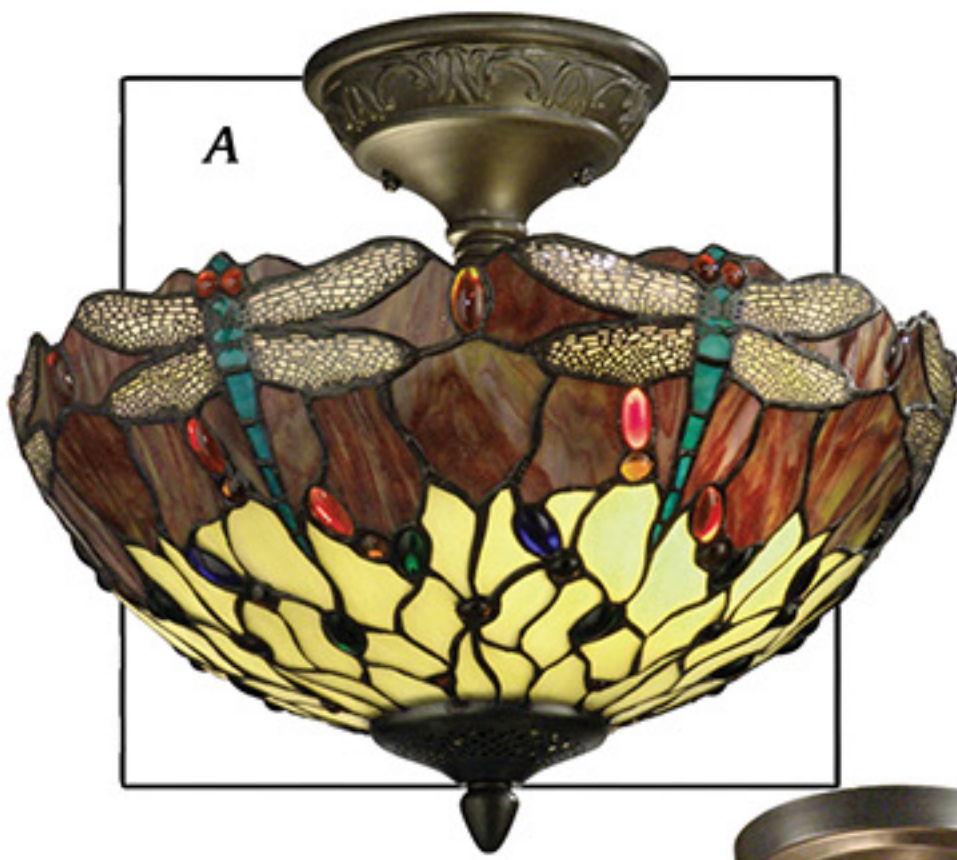

B) STH11001
14"W x 14"L x 10.5"H
Shade 14" Diameter
2 x 75W Med Base
Metal Base,
Antique Brass Finish