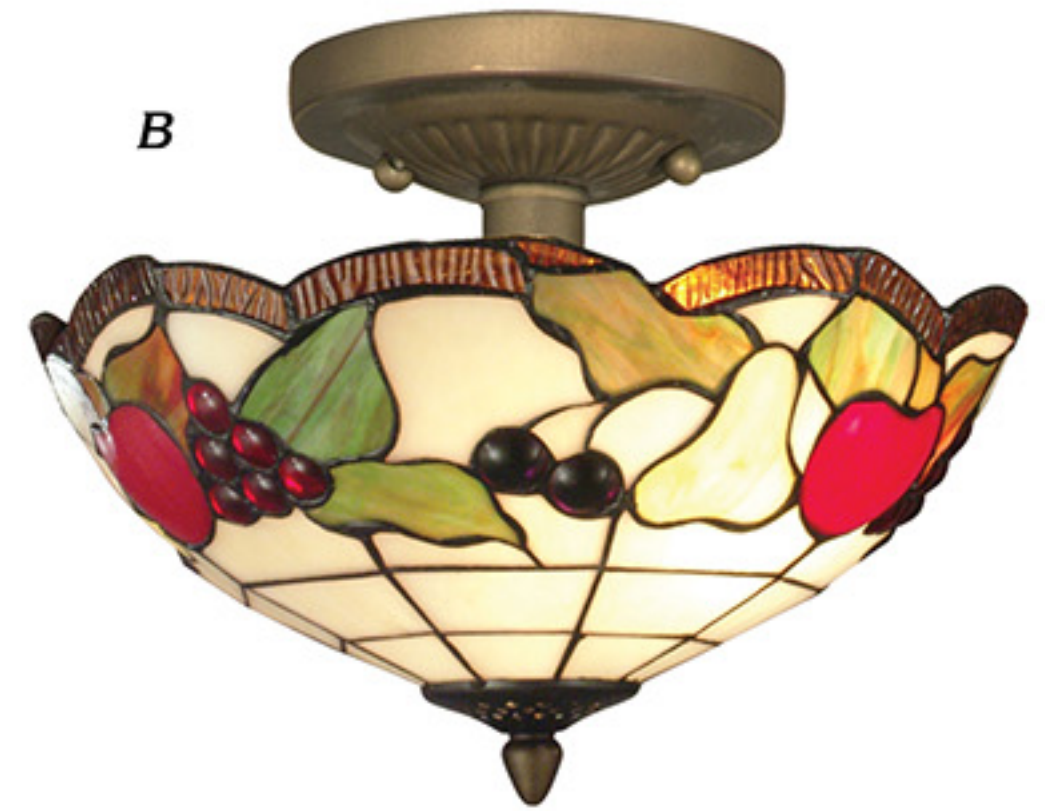

A) FTS10012
14"W x 14"L x 12"H
Shade 14" Diameter
2 x 75W Med Base
Antique Bronze Finish

B) STH11001
14"W x 14"L x 10.5"H
Shade 14" Diameter
2 x 75W Med Base
Metal Base,
Antique Brass Finish