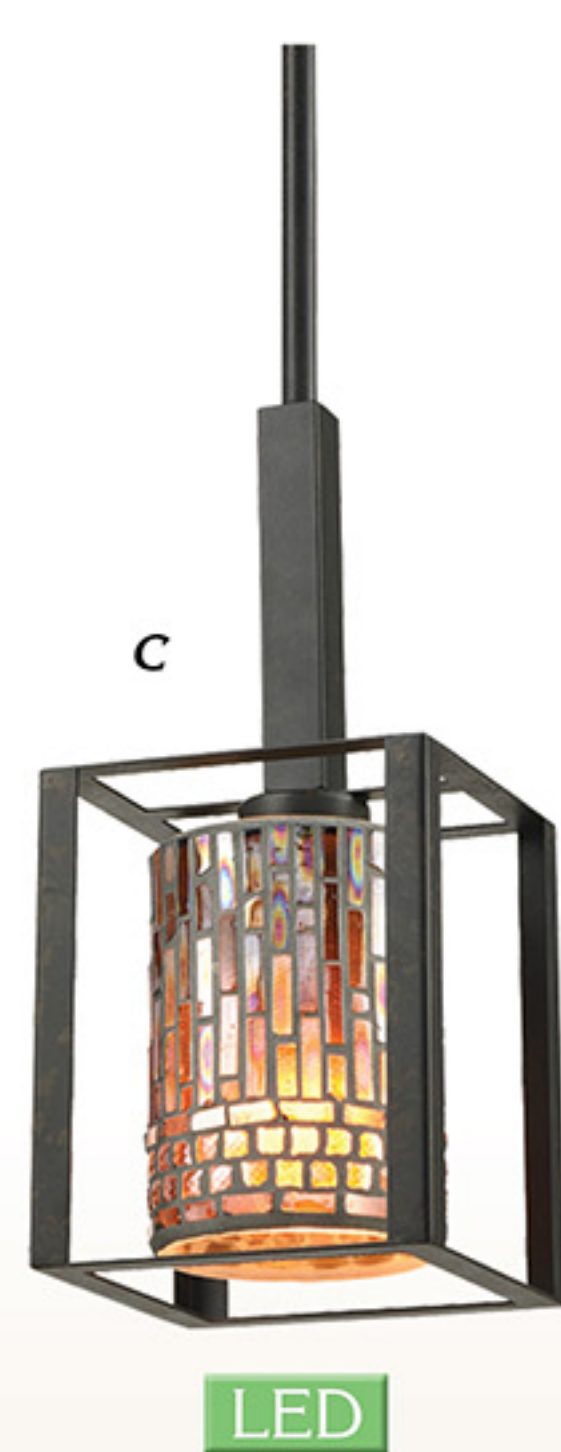

G

A) SPH15023LED  
5"W x 5"L x 50"H  
Shade 4.75" Diameter  
1 x 7.5W / 460 Lumen  
Metal Base,  
Antique Bronze Finish

B) SPH15019LED  
7"W x 7"L x 54"H  
Shade 5" Diameter  
1 x 7.5W / 460 Lumen  
Metal Base,  
Antique Bronze Finish