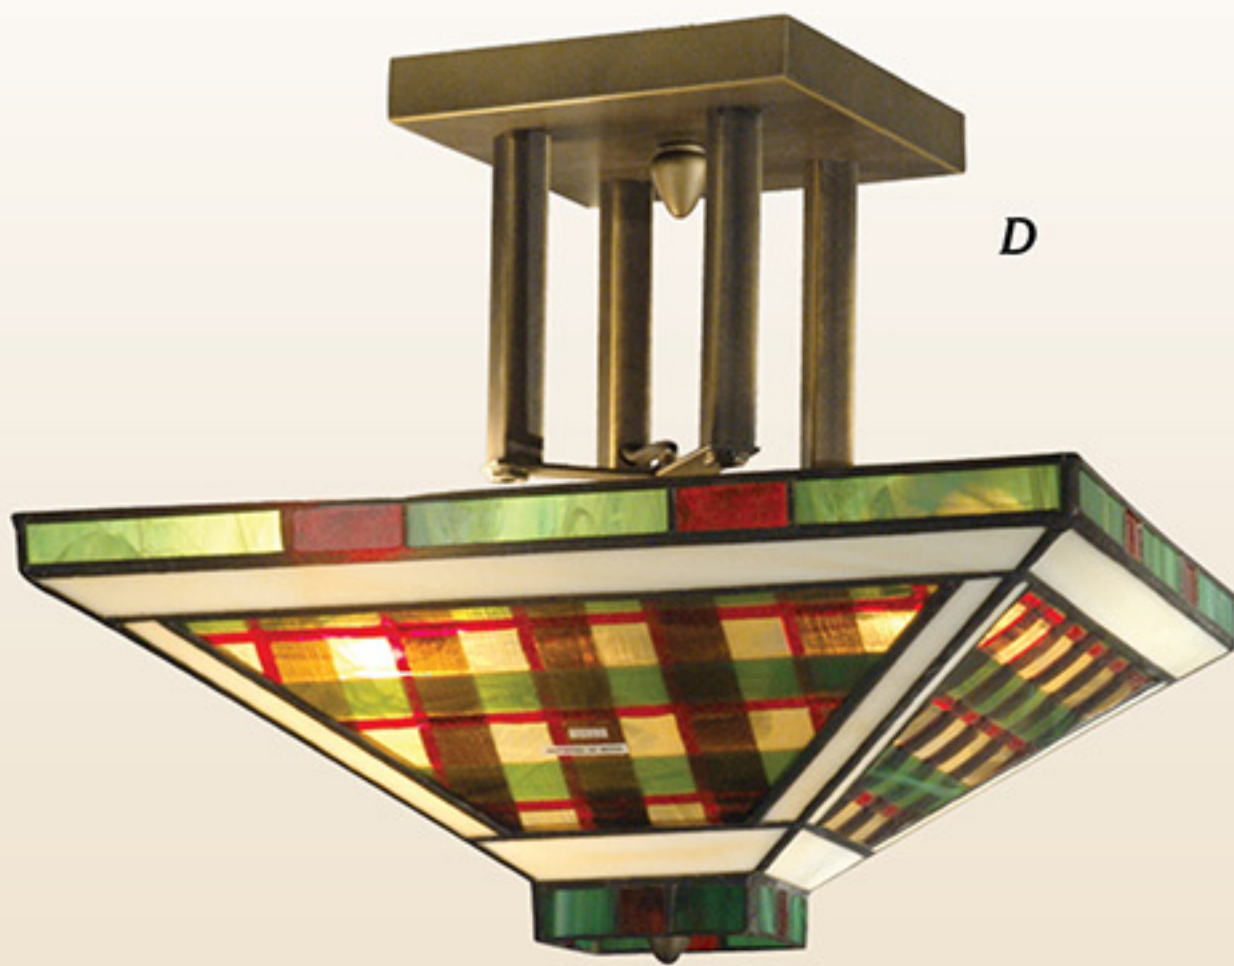

E) 4326
11"W x 11"L x 12"H
Shade 11" Diameter
2 x 75W Med Base
Metal Base,
Antique Bronze Finish