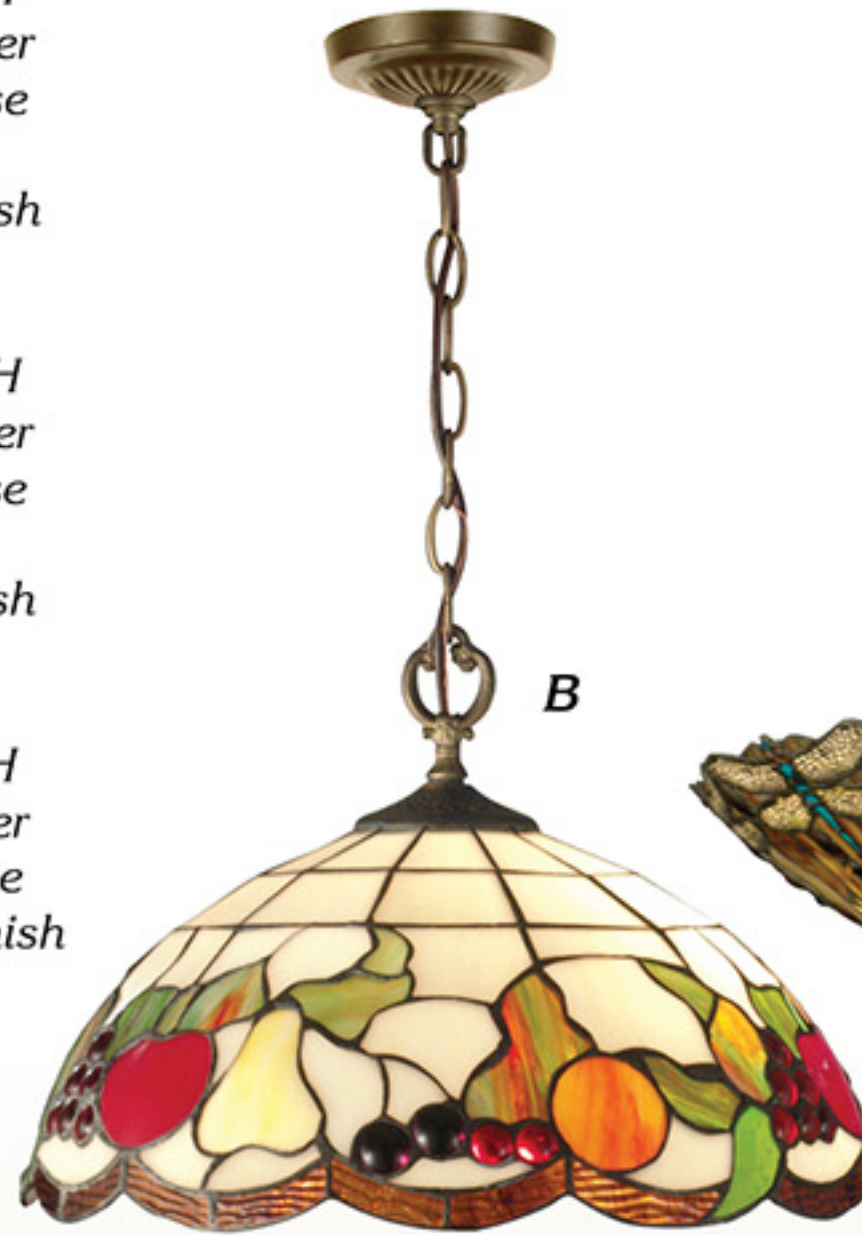

A

A) TH12283
18"W x 18"L x 47"H
Shade 18" Diameter
3 x 100W Med Base
Metal Base,
Antique Brass Finish

B) STH11002
16"W x 16"L x 53"H
Shade 16" Diameter
2 x 100W Med Base
Metal Base,
Antique Brass Finish

C) FTH10011
20"W x 20"L x 72"H
Shade 20" Diameter
2 x 100W Med Base
Antique Bronze Finish

B