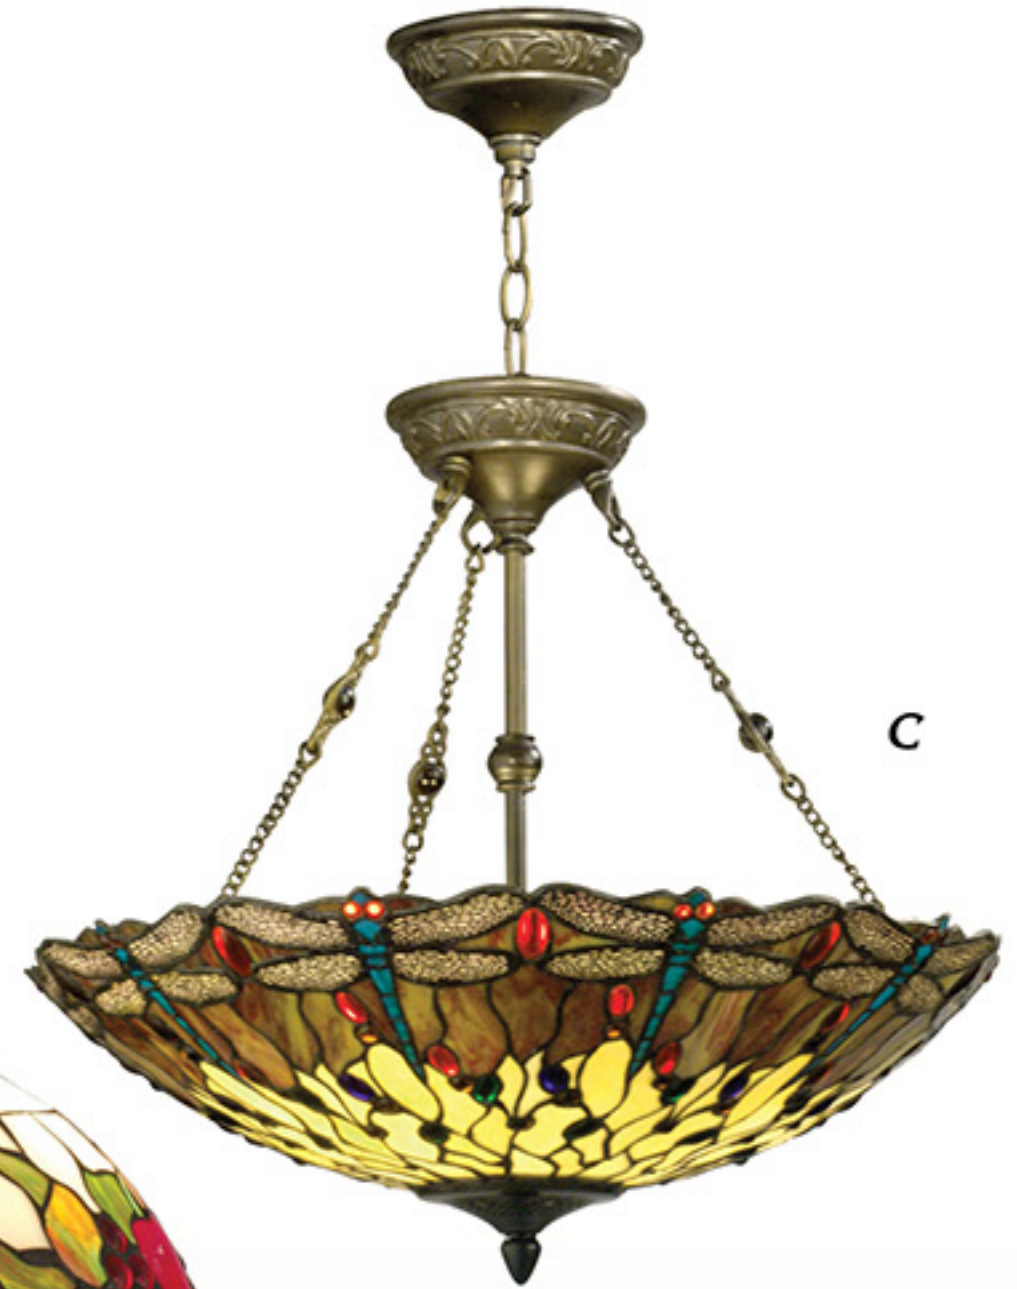

A

A) TH12283
18"W x 18"L x 47"H
Shade 18" Diameter
3 x 100W Med Base
Metal Base,
Antique Brass Finish

B) STH11002
16"W x 16"L x 53"H
Shade 16" Diameter
2 x 100W Med Base
Metal Base,
Antique Brass Finish

C) FTH10011
20"W x 20"L x 72"H
Shade 20" Diameter
2 x 100W Med Base
Antique Bronze Finish

B

C

D

D) FTH10016
20.25"W x 20.25"L x 69"H
Shade 6" Diameter
3 x 75W Med Base
Antique Bronze Finish

E) FTH10005
21.5"W x 21.5"L x 69"H
Shade 6" Diameter
3 x 100W Med Base
Metal Base,
Antique Golden Sand Finish

F) FTH10021
43.75"W x 19"L x 62"H
Shade Top 29.5" x 5.5"
Bottom 43.75" x 19"
4 x 100 Med Base
Metal Base,
Antique Bronze Finish

E

F

G) STH11277
49.5"W x 13"L x 78.5"H
Shade 13" Diameter
3 x 100W Med Base
Metal Base,
Antique Brass Finish

G