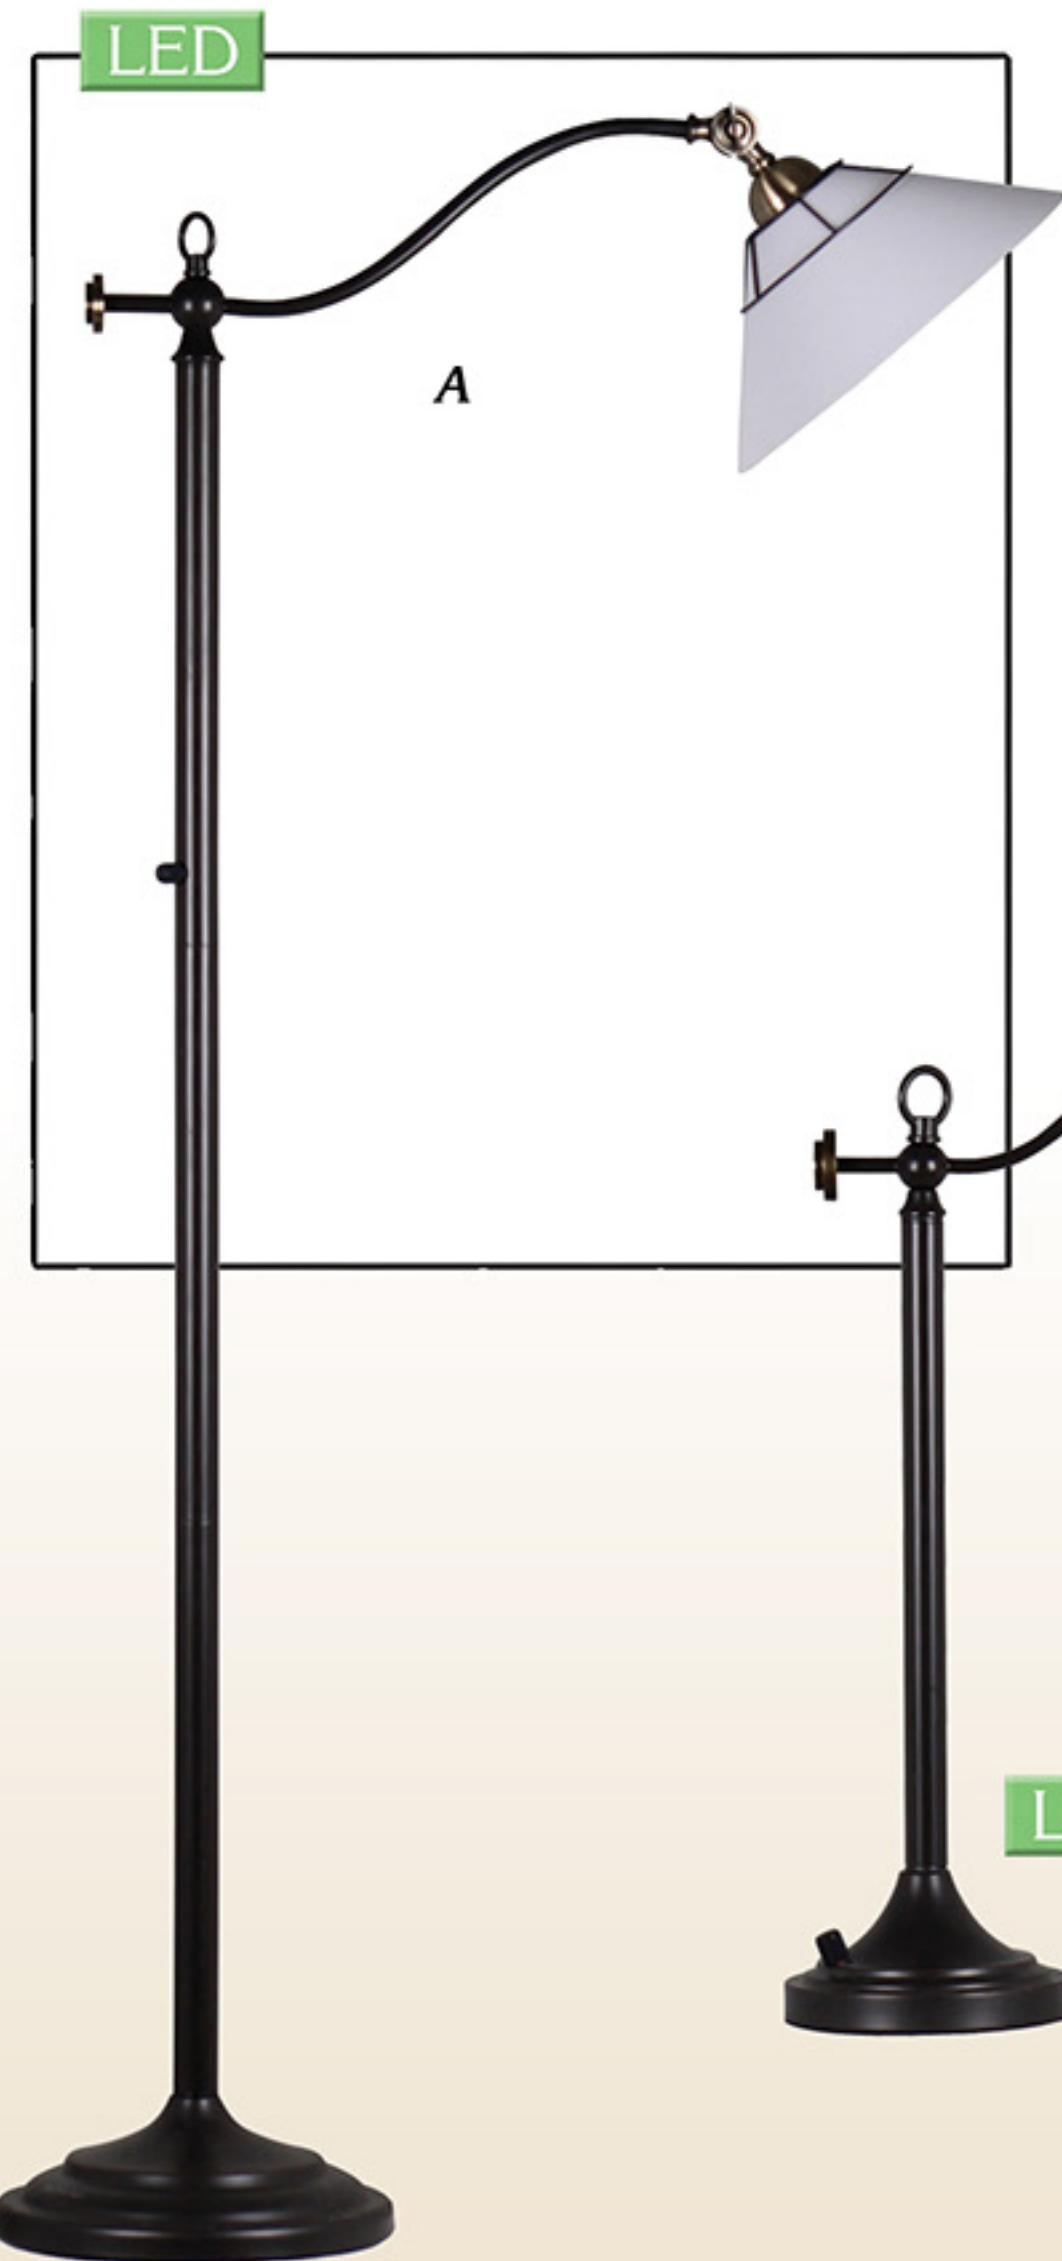

A) *SPF15138LED*
24.5"W x 10"L x 59"H
Shade 5" Diameter
1 x 7.5W / 460 Lumen
Metal Base
Oil Rubbed Bronze Finish