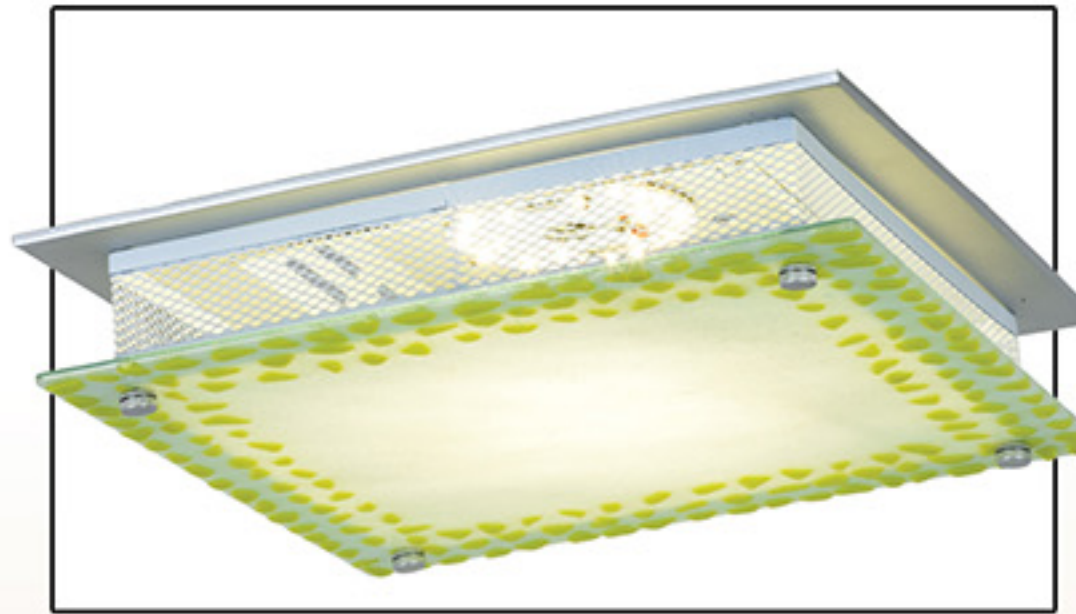

C
LED

C) *STH15124LED*
13.5"W x 13.5"L x 3.75"H
Shade 13" Square
1 x 18W / 560 Lumen
Metal Base,
Silver Finish

D) *STW15114LED*
9"W x 4.25"L x 11"H
Shade 9" x 2.25"
1 x 7.5W / 560 Lumen
Metal Base,
Silver Finish

E) *STW15115LED*
9"W x 4.25"L x 11"H
Shade 9" x 2.25"
1 x 7.5W / 560 Lumen
Metal Base,
Silver Finish