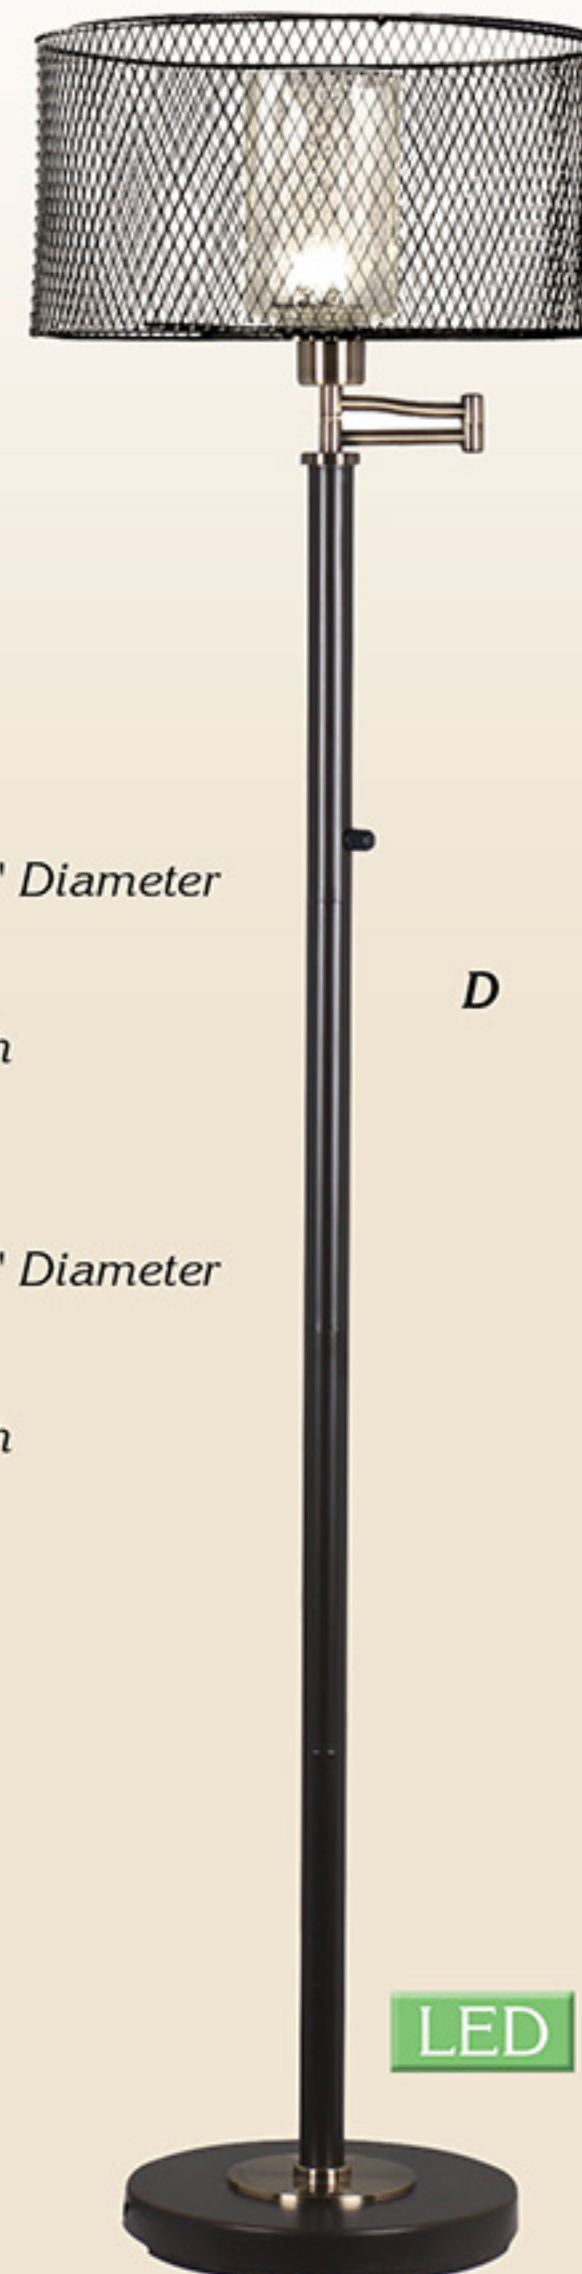

C) SAH15145LED  
14.5"W x 14.5"L x 29.5"H  
Shade 10" Diameter  
1 x 7.5W / 460 Lumen  
Metal Base  
Oil Rubbed Bronze Finish

D) PT15482LED  
14"W x 14"L x 27"H  
Shade Top 13" Diameter  
Bottom 14" Diameter  
1 x 7.5W / 560 Lumen  
Metal Base,  
Oil Rubbed Bronze Finish

E) SPF15127LED  
16"W x 16"L x 58"H  
Shade Top 14" Diameter  
Bottom 16" Diameter  
1 x 7.5W / 560 Lumen  
Metal Base,  
Oil Rubbed Bronze Finish

F) SPT15128LED  
13"W x 13"L x 27.5"H  
Shade Top 11" Diameter  
Bottom 13" Diameter  
1 x 7.5W / 560 Lumen  
Metal Base,  
Oil Rubbed Bronze Finish

A) *SPF15138LED*  
24.5"W x 10"L x 59"H  
Shade 5" Diameter  
1 x 7.5W / 460 Lumen  
Metal Base  
Oil Rubbed Bronze Finish

B) *SPT15140LED*  
16.5"W x 6"L x 23.25"H  
Shade 3.5" Diameter  
1 x 7.5W / 460 Lumen  
Metal Base  
Oil Rubbed Bronze Finish

C) *SPT15142LED*  
11"W x 11"L x 26"H  
Shade 11" Diameter + 4" Diameter  
1 x 7.5W / 460 Lumen  
Metal Base  
Oil Rubbed Bronze Finish

D) *SPF15141LED*  
14"W x 14"L x 60.5"H  
Shade 14" Diameter + 4" Diameter  
1 x 7.5W / 460 Lumen  
Metal Base  
Oil Rubbed Bronze Finish