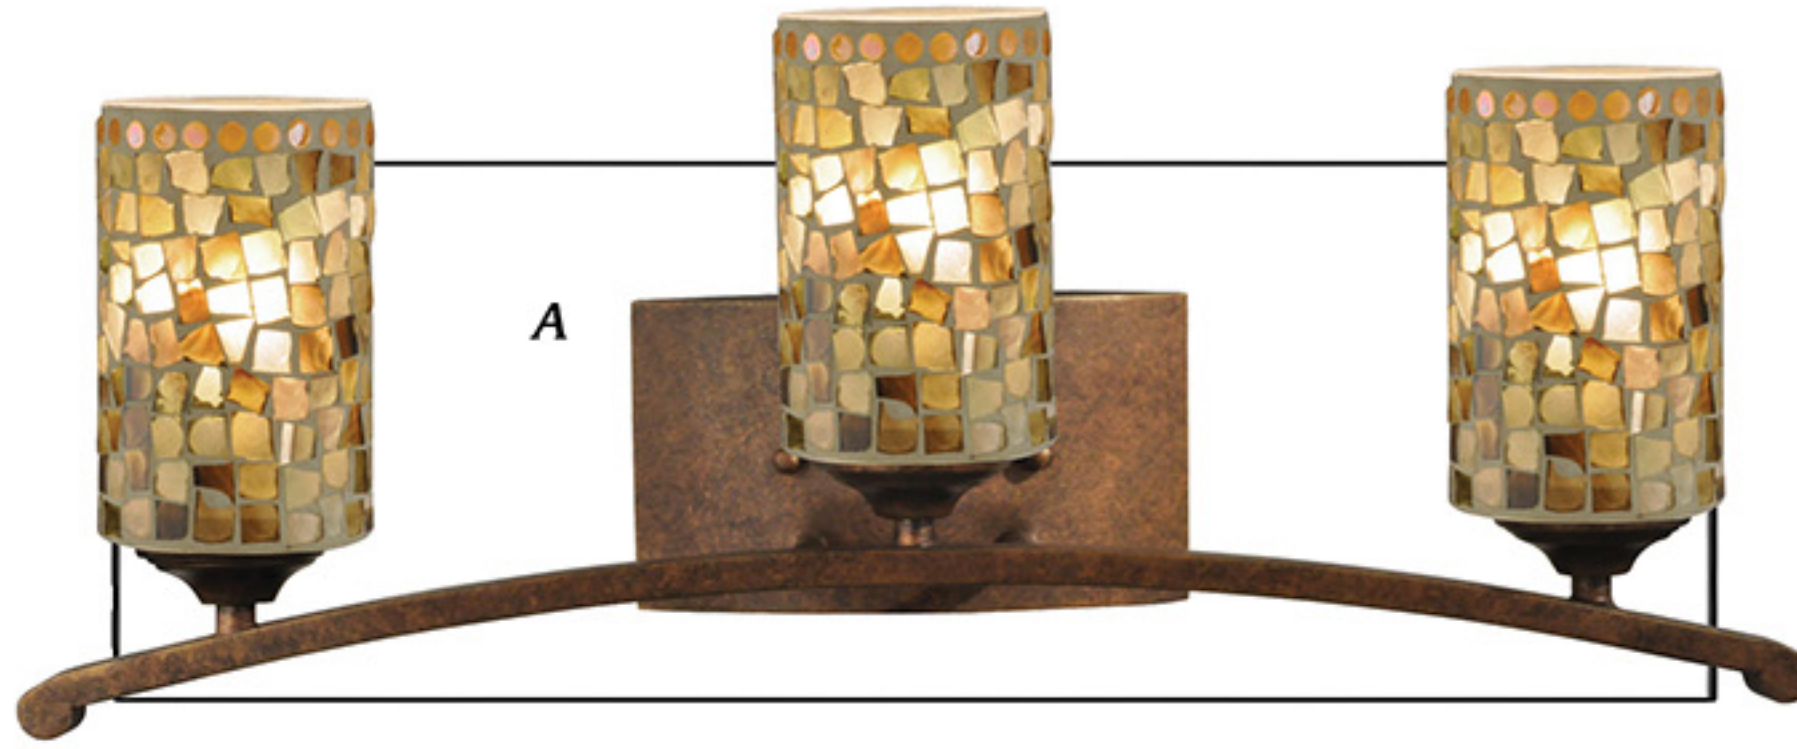

A) TW12445
24.5"W x 6"L x 9.5"H
Shade 3.75" Diameter
3 x 75W Med Base
Metal Base,
Antique Golden Bronze Finish