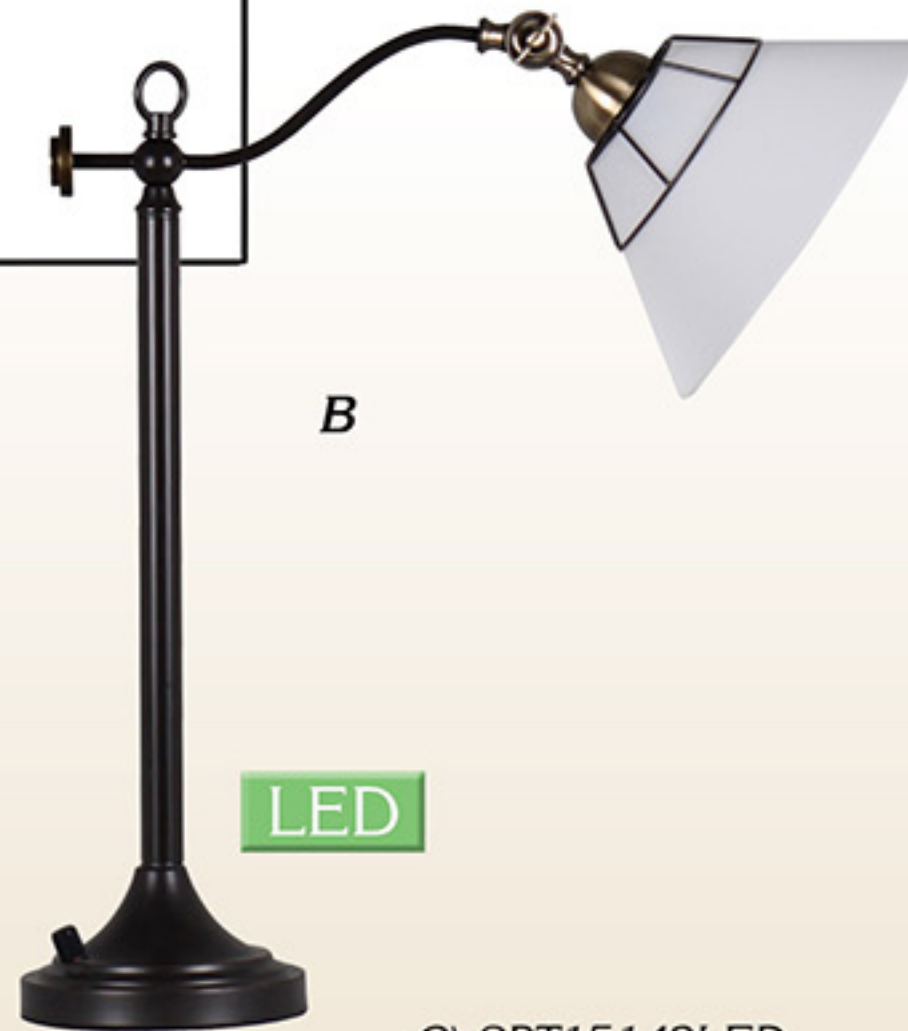

SPRINGDALE  
LIGHTING

A) SAT15178LED  
8.25"W x 7.25"L x 20"H  
Shade 10" Diameter  
1 x 7.5W / 460 Lumen  
Metal Base,  
Oil Rubbed Bronze Finish

B) SAR15110LED  
10.75"W x 10.75"L x 67.25"H  
Shade 10" Diameter  
1 x 7.5W / 460 Lumen  
Metal Base,  
Antique Bronze Finish

C) SAH15145LED  
14.5"W x 14.5"L x 29.5"H  
Shade 10" Diameter  
1 x 7.5W / 460 Lumen  
Metal Base  
Oil Rubbed Bronze Finish

D) PT15482LED  
14"W x 14"L x 27"H  
Shade Top 13" Diameter  
Bottom 14" Diameter  
1 x 7.5W / 560 Lumen  
Metal Base,  
Oil Rubbed Bronze Finish

E) SPF15127LED  
16"W x 16"L x 58"H  
Shade Top 14" Diameter  
Bottom 16" Diameter  
1 x 7.5W / 560 Lumen  
Metal Base,  
Oil Rubbed Bronze Finish

F) SPT15128LED  
13"W x 13"L x 27.5"H  
Shade Top 11" Diameter  
Bottom 13" Diameter  
1 x 7.5W / 560 Lumen  
Metal Base,  
Oil Rubbed Bronze Finish

A) *SPF15138LED*  
24.5"W x 10"L x 59"H  
Shade 5" Diameter  
1 x 7.5W / 460 Lumen  
Metal Base  
Oil Rubbed Bronze Finish

B) *SPT15140LED*  
16.5"W x 6"L x 23.25"H  
Shade 3.5" Diameter  
1 x 7.5W / 460 Lumen  
Metal Base  
Oil Rubbed Bronze Finish